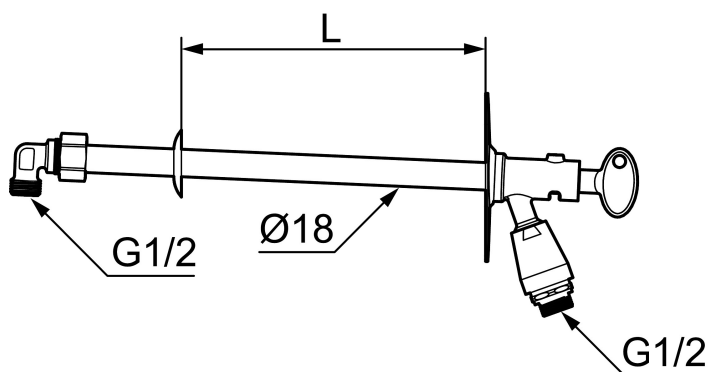

Garden valve with vacuum valve and key

Our garden valves are self-draining and therefore frost-proof even if you forget to dismantle the garden hose before the season with degrees below zero. However, we recommended that you always remove the hose and coupling when there is a risk of low temperatures.

Article number: 42940400

Description: For wall thickness max. 400 mm

Unique characteristics

Backflow protection unit type 

- Self-draining
- With vacuum valve and key
- With approved non-return valve
- Frost-proof even if the hose/coupling is connected
- Can be cut to suit wall thickness
- Wall bracket: H=106 mm, W=66 mm, diagonal screw holes
- Approved backflow prevention device, EN-Standard EN 1717